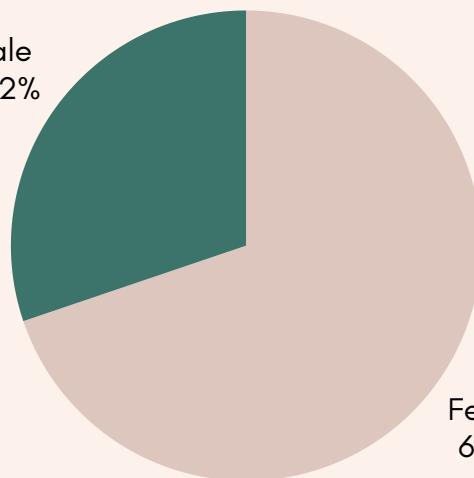

[INSTAGRAM]

[CARME HOME COLLAB]

[FREE CONSULTATIONS]

Website Stats

10K

AVERAGE
MONTHLY USERS

68%

USERS FROM
GOOGLE

81,682

TOTAL
PAGEVIEWS IN
2023

57% UK TRAFFIC

17.5% LONDON TRAFFIC

16% USA TRAFFIC

25-54

TYPICAL AGE
RANGE

Male
30.2%